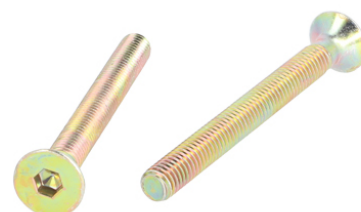

PRODUCT SHEET

Description:

Insex Screw, M6x60mm, Steel-Yellow Zinc Pl, No Point

Item number:

12.04.068-9

Units	Box	Carton	HS Code	Barcode
Pcs.	1	1500	7318155898	 5704866457408

dk	d	l	b.	s
12	M6	60	50	4

SISO A/S