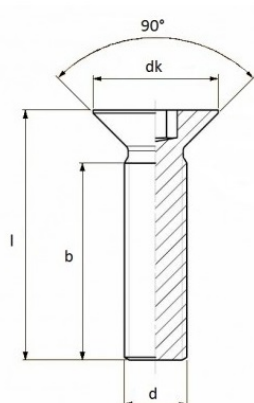

PRODUCT SHEET

Description:

Insex Screw, M6x60mm, Steel-Yellow Zinc Pl, No Point

Item number:

12.04.068-9

Units	Box	Carton	HS Code	Barcode
Pcs.	1	1500	7318155898	 5704866457408

dk	d	l	b.	s
12	M6	60	50	4

SISO A/S